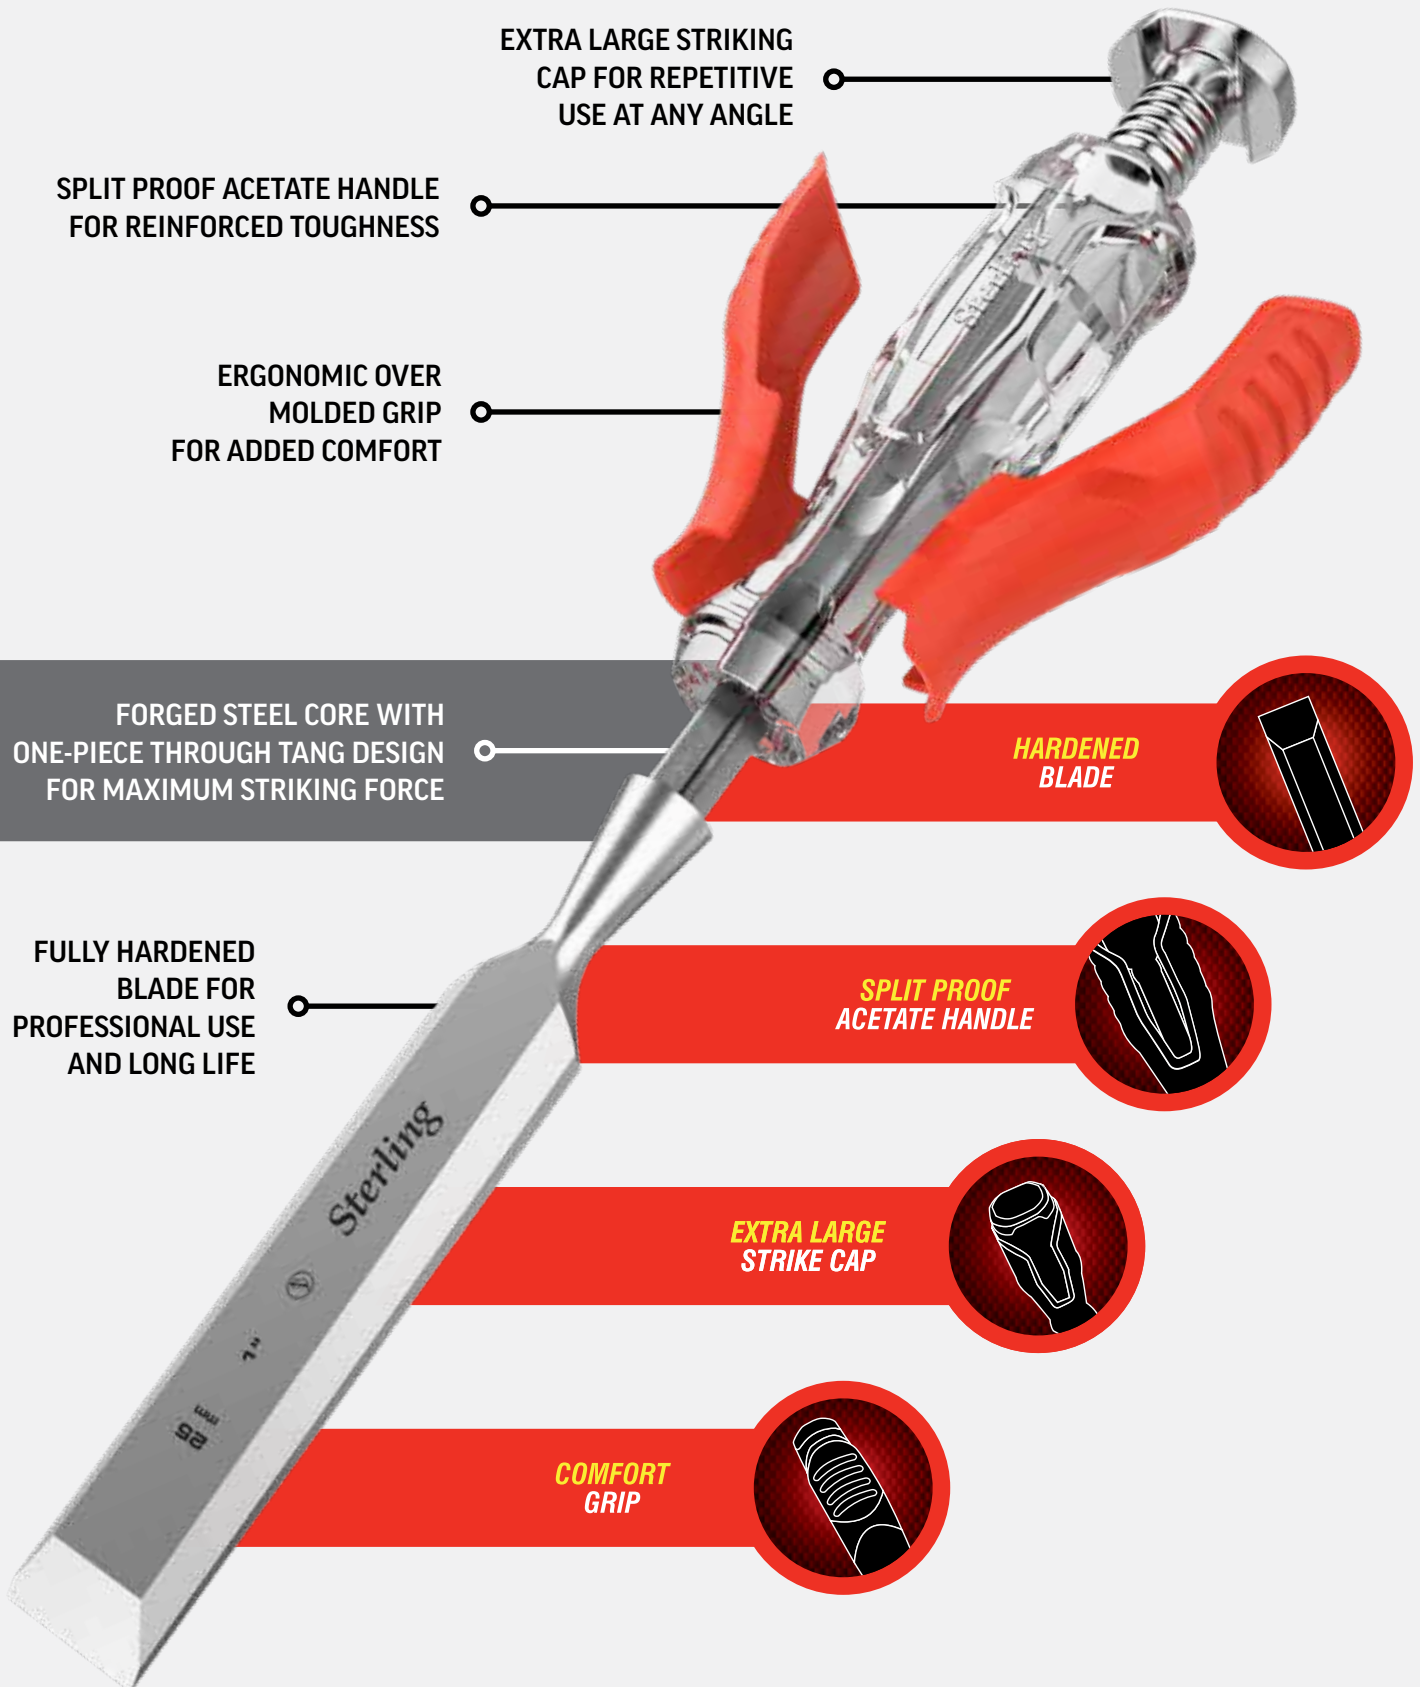

A CLEAN
SHAVE

**WOOD CHISELS
OUT NOW**

**NEW
SIZES
ADDED**

Sterling®

Sheffield
GROUP

WOOD CHISELS

EXTRA LARGE STRIKING
CAP FOR REPETITIVE
USE AT ANY ANGLE

SPLIT PROOF ACETATE HANDLE
FOR REINFORCED TOUGHNESS

ERGONOMIC OVER
MOLDED GRIP
FOR ADDED COMFORT

FORGED STEEL CORE WITH
ONE-PIECE THROUGH TANG DESIGN
FOR MAXIMUM STRIKING FORCE

**HARDENED
BLADE**

FULLY HARDENED
BLADE FOR
PROFESSIONAL USE
AND LONG LIFE

**SPLIT PROOF
ACETATE HANDLE**

**EXTRA LARGE
STRIKE CAP**

**COMFORT
GRIP**

INDIVIDUAL SIZES

NEW
SIZES
ADDED

CODE	SIZE	LIST PRICE	BARCODE
WC-006	6mm (¼")	\$33.70	9342386096453
WC-010	10mm (⅜")	\$34.07	9342386091731
WC-012	12mm (½")	\$34.43	9342386096460
WC-016*	16mm (⅝")	\$34.90	9342386094329
WC-019	19mm (¾")	\$35.36	9342386096477
WC-022*	22mm (⅞")	\$36.18	9342386096576
WC-025	25mm (1")	\$37.01	9342386096484
WC-032	32mm (1-¼")	\$38.67	9342386096491
WC-038*	38mm (1-½")	\$42.11	9342386096583
WC-050*	50mm (2")	\$49.51	9342386096590

5 PIECE SET

- 6mm ($\frac{1}{4}$ ")
- 12mm ($\frac{1}{2}$ ")
- 19mm ($\frac{3}{4}$ ")
- 25mm (1")
- 32mm (1- $\frac{1}{4}$ ")

Code: WC-5PS

List Price: \$162.83

Barcode: 9342386096514

**PREMIUM
CASE
INCLUDED**